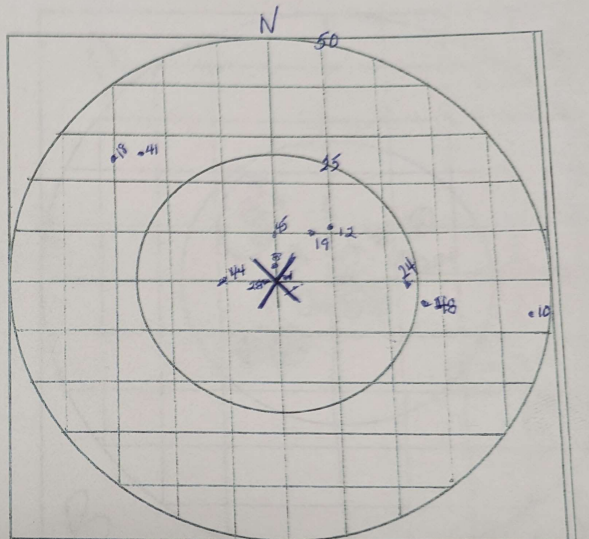

#76

Time Target Opened: 06:30  
 Time Target Closed:  
 Physical Description of Location:  
 Golf Course (dirt)  
 N of Broadmoor  
 GPS Coordinates of Target Center:  
 847795 E / 3902017 N \*  
 alt 1654m

Pilot/Marker NCI	Measurement	Marker Time	Comments
5	0.08		~200m out
1	0.11		
8	0.19		
28	0.85		
19	1.78		
12	2.71		
44	6.30		
<del>40</del> 42	6.07		
41	37.32		
18	42.41		
24	23.35		
48	28.71		
10	45.80		
27	0.08		~100m